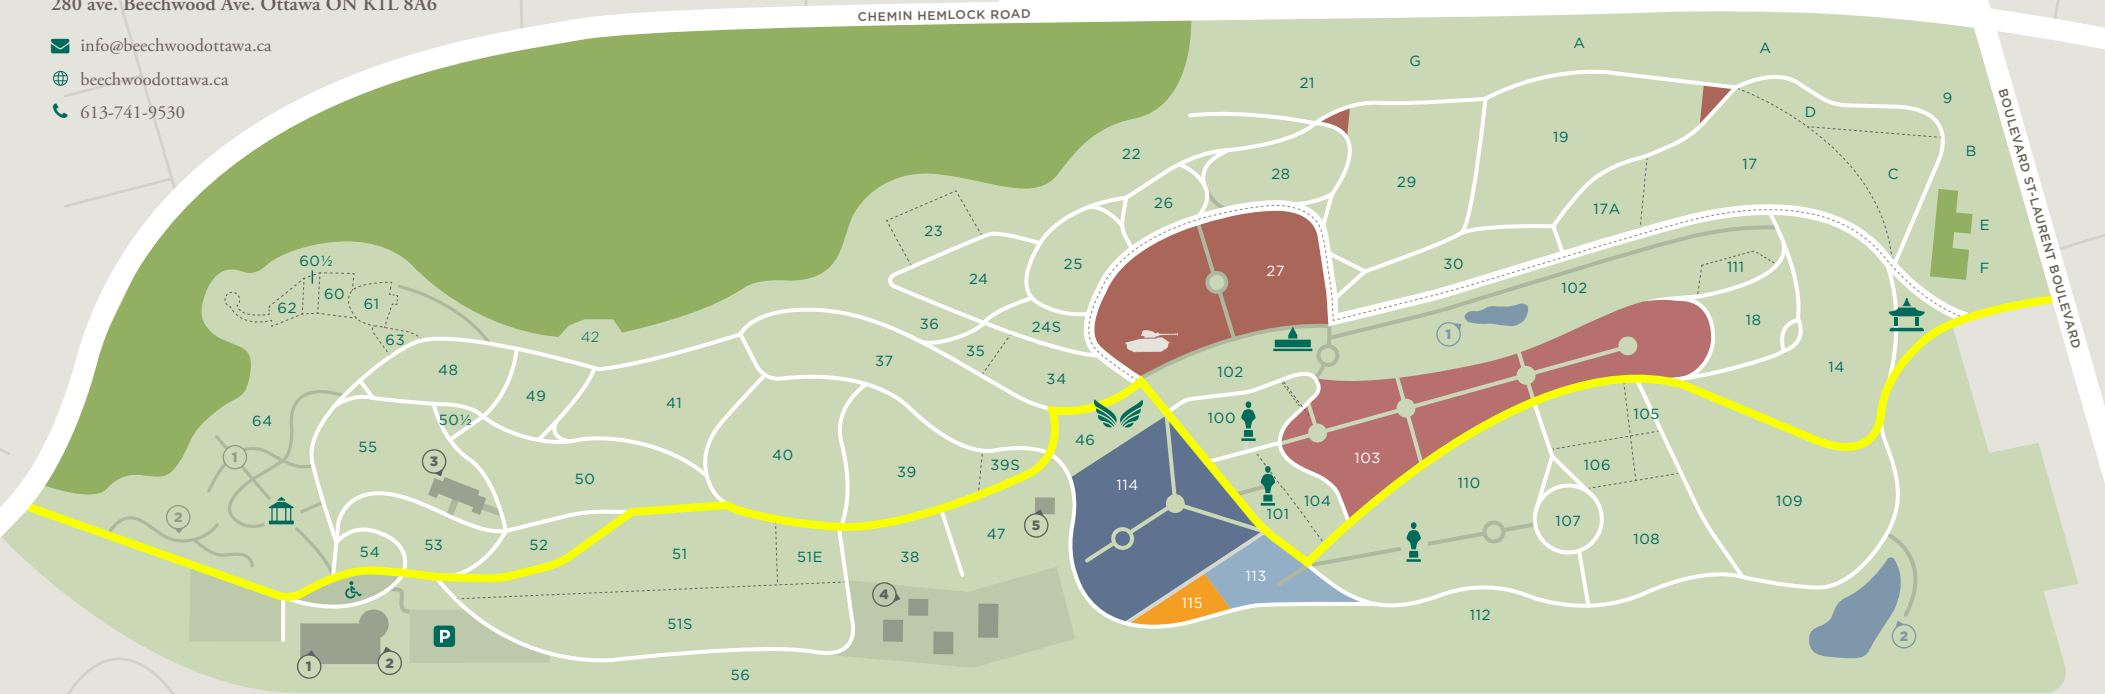

280 ave. Beechwood Ave. Ottawa ON K1L 8A6

✉ info@beechwoodottawa.ca

🌐 beechwoodottawa.ca

☎ 613-741-9530

NAME OF DECEASED | NOM DE DÉFUNT

_____

_____

SECTION | SECTION

LOT | LOT

RANGE | RANG

FOLIO NUMBER | NUMÉRO DE FOLIO

LEGEND | LÉGENDE

LANDMARKS | INSTALLATIONS

- ① Beechwood National Memorial Centre
  Centre commémoratif national Beechwood
- ② Sacred Space
  Espace sacré
- ③ Mausoleum
  Mausolée
- ④ Crematorium
  Crématorium
- ⑤ Memorial Cross Building
  L'immeuble de la Croix du souvenir

PATHWAYS | PARCOURS

- ① Botanical Cremation Gardens
  Jardins botaniques pour crémation
- ② Poet's Hill
  L'aire des poètes

MONUMENTS | MONUMENTS

- Tank
  Char d'assaut
- Amicitia France Canada Monument
  Monument Amicitia France Canada
- Garden of Angels
  Jardin des anges
- Pagoda
  Pagode
- Gazebo
  Gazebo

WATERWAYS | COURS D'EAU

- ① Quarry
  Carrière
- ② Macoun Marsh
  Marais Macoun

SECTION 100 | SECTION 100
St. Charbel
Saint-Charbel

SECTION 101 | SECTION 101
Our Lady of Fatima
Notre Dame de Fatima

SECTION 110 | SECTION 110
Élisabeth Bruyère Monument
Monument Élisabeth-Bruyère

COMMUNITIES | COMMUNAUTÉS

National Military Cemetery
Cimetière national militaire

SECTION 27 | SECTION 27
Veterans Section
Section des Anciens Combattants

SECTION 113 | SECTION 113
Ottawa Police Service Memorial Cemetery
Cimetière commémoratif du Service de police d'Ottawa

SECTION 114 | SECTION 114
RCMP National Memorial Cemetery
Cimetière commémoratif national de la GRC

SECTION 115 | SECTION 115
CSIS National Memorial Cemetery
Cimetière commémoratif national du SCRS

ROUTES | ROUTES

Yellow Line | Ligne Jaune

White Line | Ligne Blanc

Pathways | Parcours

Roads | Routes

Sections | Sections

Parking | Stationnement

Off-Property Roads | Routes hors propriété